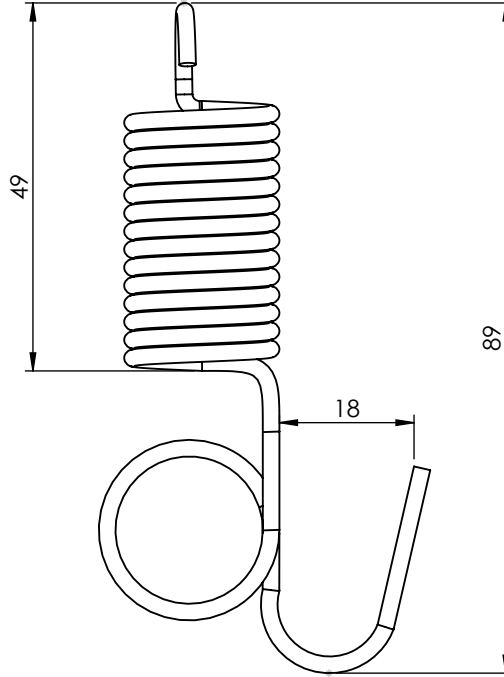

C

C

B

B

A

A

(TR) ÖLÇÜLENDİRMELER MİLMETREDİR. (EN) ALL DIMENSIONS ARE STATED IN MILIMETER.

TARİH/DATE:

28.01.2022

AĞIRLIK/WEIGHT: gr

ÇİZİM NUMARASI/DRAWING NUMBER: LM01 1030074.00.000 EU YARIMAYAK YAYLI MON. SET

4

3

2

1