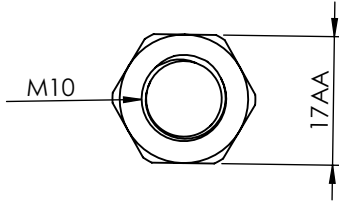

4

3

2

1

F

F

E

E

D

D

C

C

B

B

A

A

(TR) ÖLÇÜLENDİRMELER MİLMETREDİR. (EN) ALL DIMENSIONS ARE STATED IN MILIMETER.

TARİH/DATE:

28.01.2022

AĞIRLIK/WEIGHT: gr

ÇİZİM NUMARASI/DRAWING NUMBER: LM01 1030074.00.000 EU YARIMAYAK YAYLI MON. SET

4

3

2

1