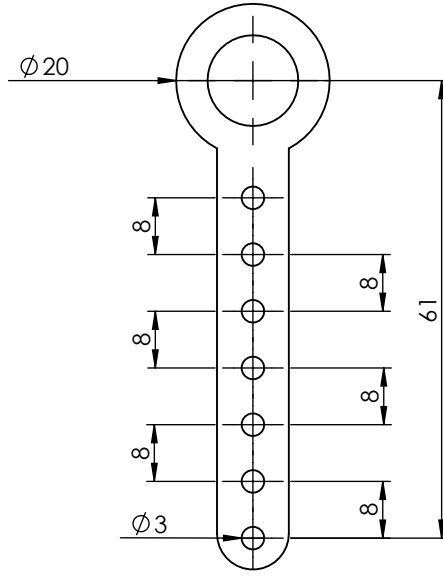

4

3

2

1

F

F

E

E

D

D

C

C

B

B

A

A

(TR) ÖLÇÜLENDİRMELER MİLMETREDİR. (EN) ALL DIMENSIONS ARE STATED IN MILIMETER.

TARİH/DATE:

28.01.2022

AĞIRLIK/WEIGHT: gr

ÇİZİM NUMARASI/DRAWING NUMBER: LM01 1030074.00.000 EU YARIMAYAK YAYLI MON. SET

4

3

2

1